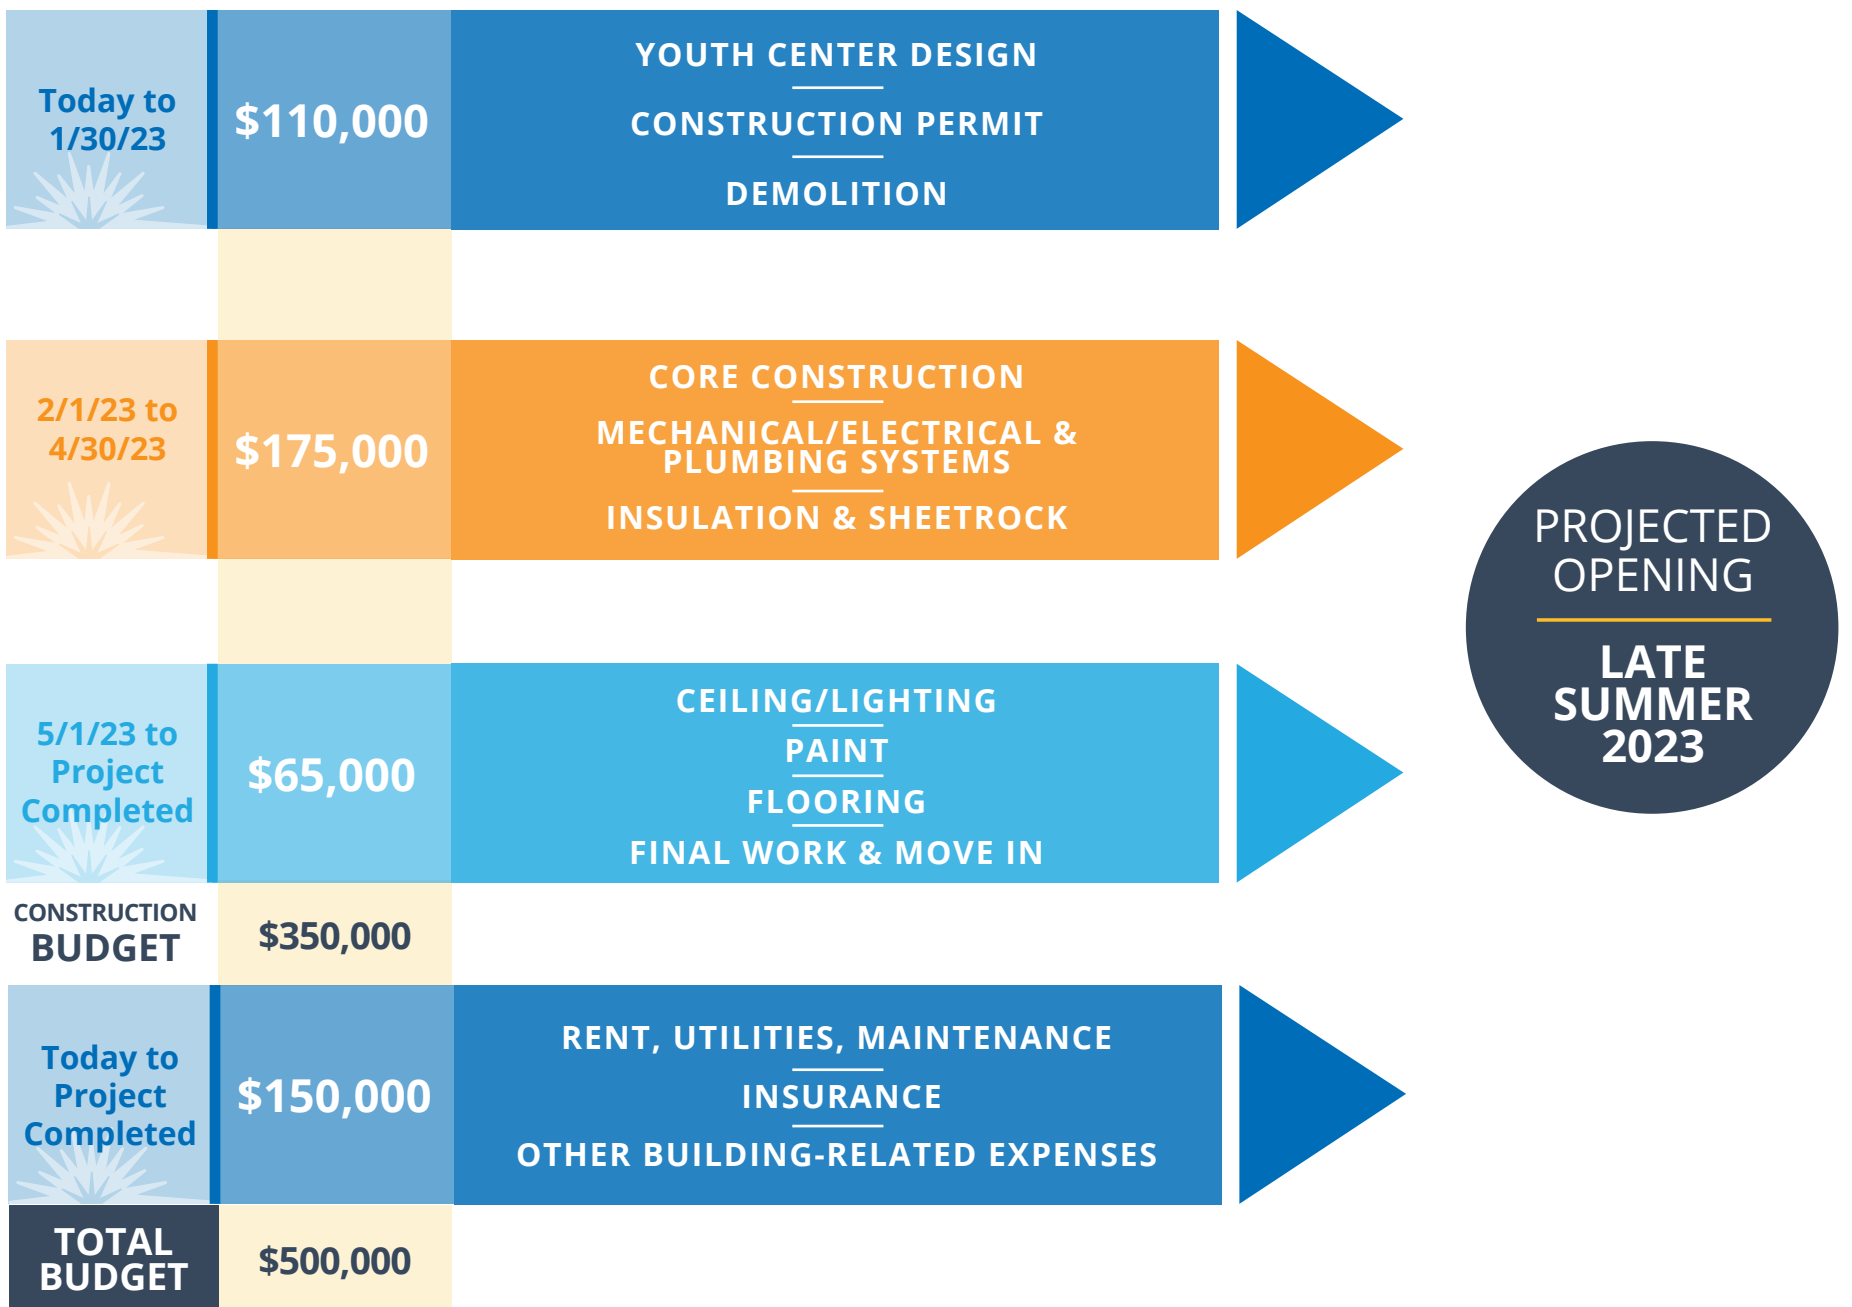

NEO

YOUTH CENTER

Opening new doors for our kids,
our community, our future

TIMELINE

TO GET INVOLVED, CONTACT US:

Cheryl Rubin | cherylr@bffyouth.org | ph 530.265.4311 | BFFYOUTH.ORG

200 Litton Drive, Suite 308, Grass Valley, CA 95945